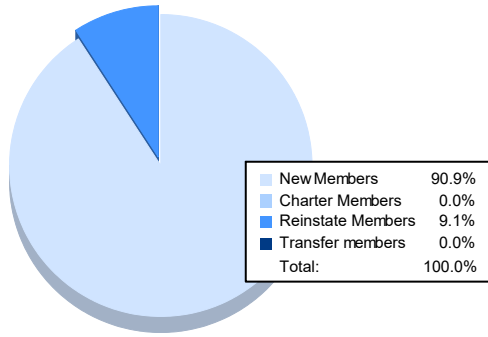

Year	New Clubs	Dropped Clubs	Gain/Loss Clubs	New Members	Charter Members	Reinstate Members	Transfer Members	Total Member Added	Total Members Dropped	Gain/Loss Members
2017-2018	1	4	-3	50	20	1	5	76	141	-65
2018-2019	0	1	-1	16	1	3	3	23	75	-52
2019-2020	0	3	-3	15	3	1	6	25	71	-46
2020-2021	1	2	-1	58	25	10	9	102	88	14
2021-2022	0	2	-2	70	0	7	0	77	56	21
<b>Average</b>	<b>0</b>	<b>2</b>	<b>-2</b>	<b>42</b>	<b>10</b>	<b>4</b>	<b>5</b>	<b>61</b>	<b>86</b>	<b>-26</b>

### Membership Composition June 2022 Cumulative