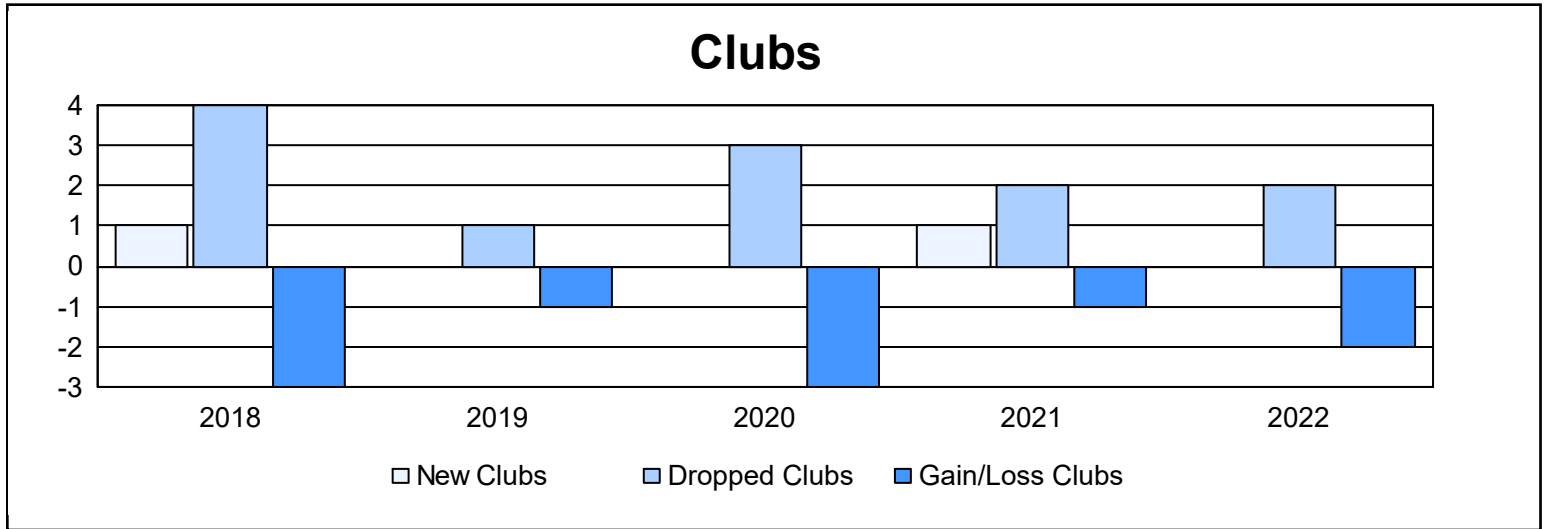

Year	New Clubs	Dropped Clubs	Gain/Loss Clubs	New Members	Charter Members	Reinstate Members	Transfer Members	Total Member Added	Total Members Dropped	Gain/Loss Members
2017-2018	1	4	-3	50	20	1	5	76	141	-65
2018-2019	0	1	-1	16	1	3	3	23	75	-52
2019-2020	0	3	-3	15	3	1	6	25	71	-46
2020-2021	1	2	-1	58	25	10	9	102	88	14
2021-2022	0	2	-2	70	0	7	0	77	56	21
<b>Average</b>	<b>0</b>	<b>2</b>	<b>-2</b>	<b>42</b>	<b>10</b>	<b>4</b>	<b>5</b>	<b>61</b>	<b>86</b>	<b>-26</b>

### Membership Composition June 2022 Cumulative