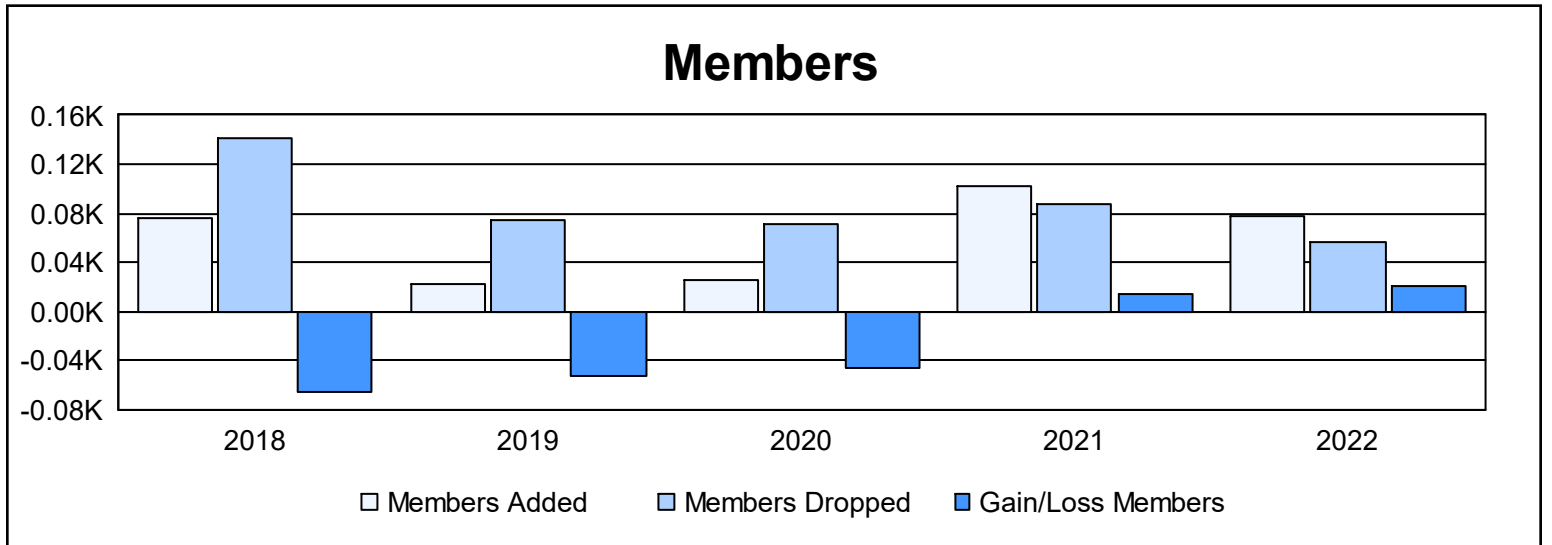

Year	New Clubs	Dropped Clubs	Gain/Loss Clubs	New Members	Charter Members	Reinstate Members	Transfer Members	Total Member Added	Total Members Dropped	Gain/Loss Members
2017-2018	1	4	-3	50	20	1	5	76	141	-65
2018-2019	0	1	-1	16	1	3	3	23	75	-52
2019-2020	0	3	-3	15	3	1	6	25	71	-46
2020-2021	1	2	-1	58	25	10	9	102	88	14
2021-2022	0	2	-2	70	0	7	0	77	56	21
<b>Average</b>	<b>0</b>	<b>2</b>	<b>-2</b>	<b>42</b>	<b>10</b>	<b>4</b>	<b>5</b>	<b>61</b>	<b>86</b>	<b>-26</b>

### Membership Composition June 2022 Cumulative